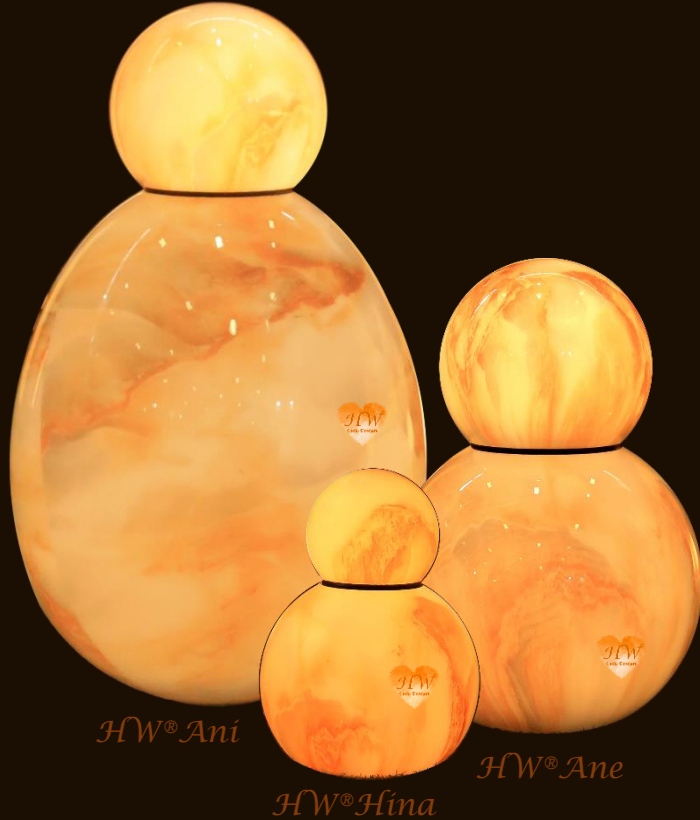

HW®CuteDesign illuminated Furniture-Fountain & Lighting

HW® Kokeshi Series

Kokeshi Dolls Japan

Originally made in Japan hundreds of years ago, Japanese Kokeshi Dolls have stood the test of time and still remain a popular Japanese gift today. A Kokeshi Doll is traditionally carved without arms or legs, instead of having a simple trunk with an enlarged head to imitate the human shape. The Kokeshi Doll and its variations were one of the most popular and have become a part of Japanese culture ever since.

HW®Kokeshi Lighting

We inspired from Japanese Kokeshi Dolls. The classic look of HW®Kokeshi Lighting blends into a multitude of environments to help create a warm and rich ambiance, complete with easy to sanitize surfaces and sturdy construction. HW®Kokeshi Lighting owes its unique durability characteristics to HW®PE Marble Onyx, which mimics the warm, luxury and traditional look of Onyx Marble without the typical drawbacks such as Breakable, Heavy, Easy deterioration and it is nearly indecipherable from Natural Marble Onyx.

Kokeshi Japon Bebekleri

Yüzlerce yıl önce Japonya'da yapılan Japon Kokeshi Bebekleri, zamanın testinden geçerek, bugün hala Japon kültürünün bir parçası olmaya devam ediyor. Bir Kokeshi Bebeği, insan şeklini taklit etmek için büyütülmüş bir kafa ile basit bir gövdeye sahip olmak yerine, geleneksel olarak kolları veya bacakları olmadan oyulmuştur. Kokeshi Bebekleri eskiden ve şu an popüler olmaya devam ediyor.