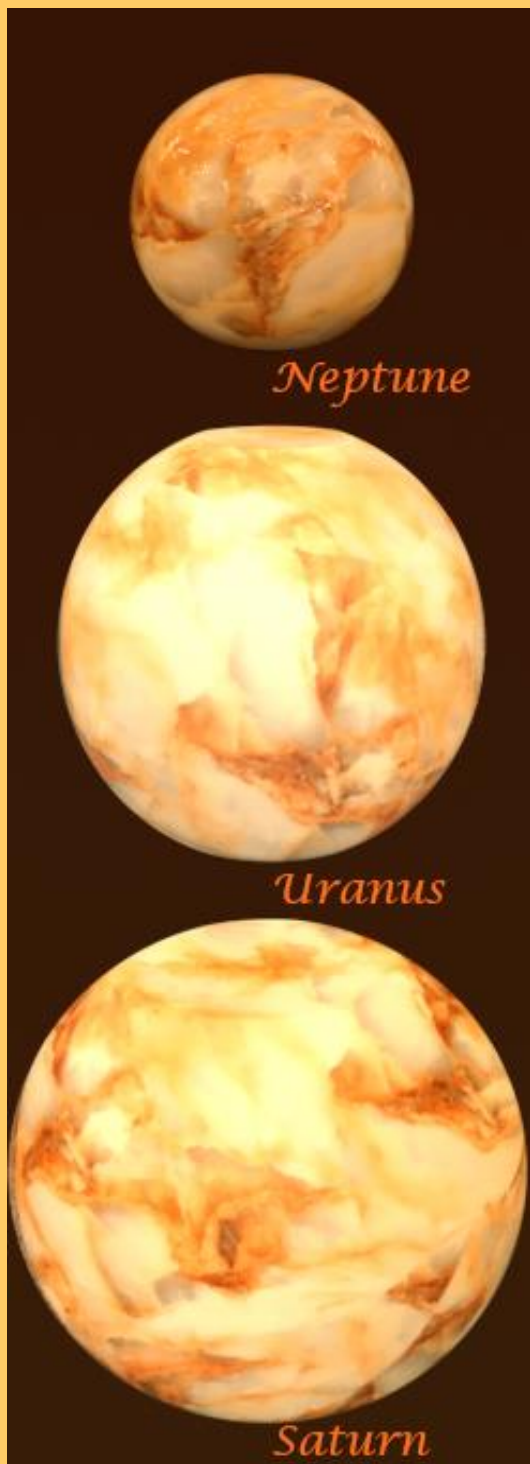

https://hwcutedesign.com/hwcd_Product.html#Galaxy

Sustainable
Illuminated Furniture/Fountain
&
Lighting

Shade

HW® PE Marble Onyx

Finish (You can chose)

- Glossy
- Matte

Size

Neptune D: 40cm H: 38cm